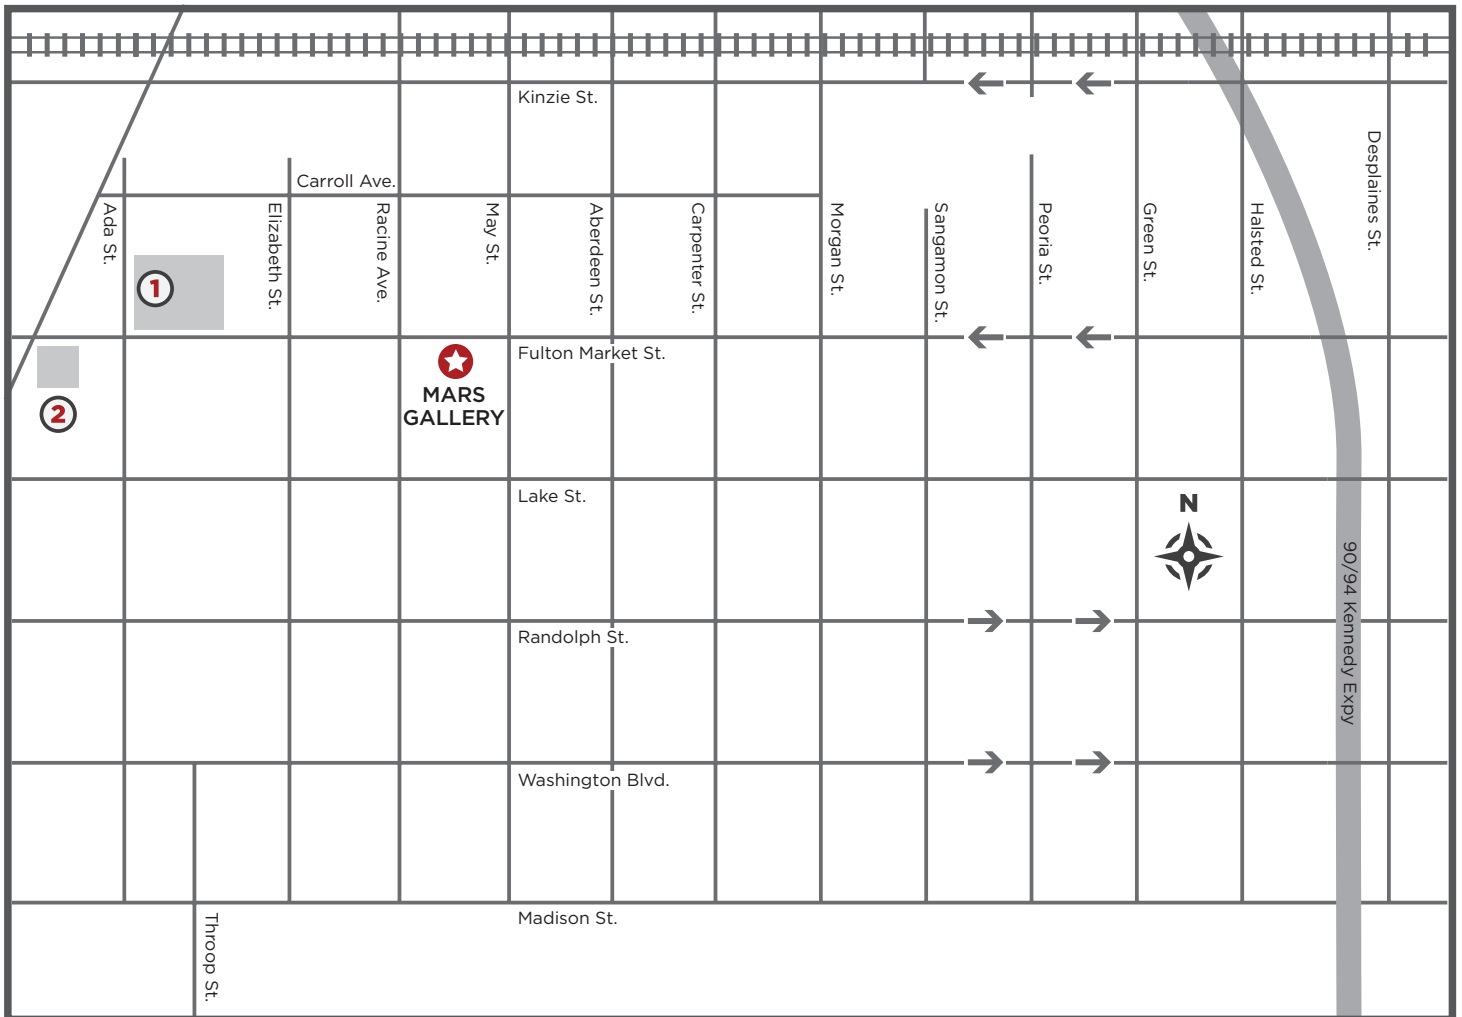

1139 W. Fulton Market
Chicago, IL 60607
www.marsgallery.com

MARS GALLERY

— EST. 1988 —

CONTACT Barbara Gazdik
312.226.7808
info@marsgallery.com

PAY PUBLIC PARKING GARAGE/LOT OPTIONS

Near MARS GALLERY

1. 323 N. Ada

Large parking garage.

2. 1355 W. Fulton St.

Fulton and Ogden. Large parking lot with visible street signage.

You may also find other parking spots using the apps: **SpotHero** or **ParqEx**